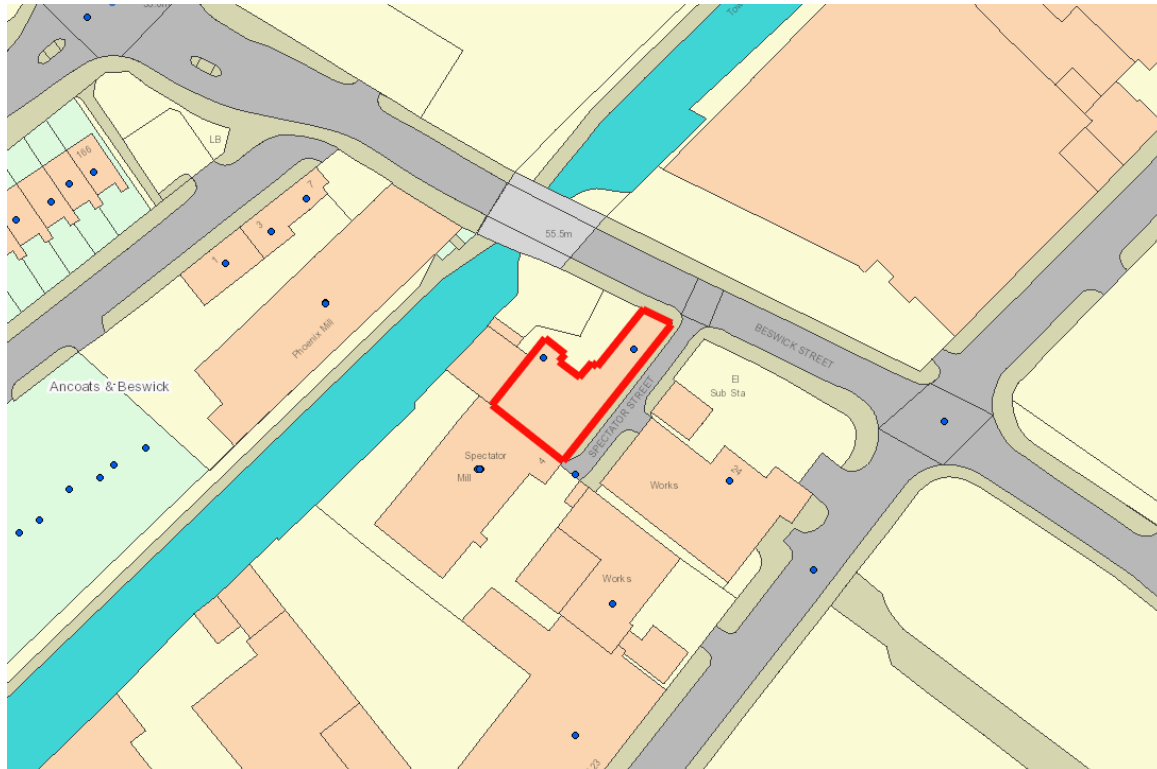

Bridge 5 Mill
Bridge 5, 22a Beswick Street, Manchester, M4 7HR
Premises Licensing
Manchester City Council

© Crown copyright and database rights 2018. Ordnance Survey100019568.

PREMISE NAME: Bridge 5 Mill

PREMISE ADDRESS: Bridge 5, 22a Beswick Street, Manchester, M4 7HR

WARD: Ancoats and Beswick

HEARING DATE: 18/03/2024